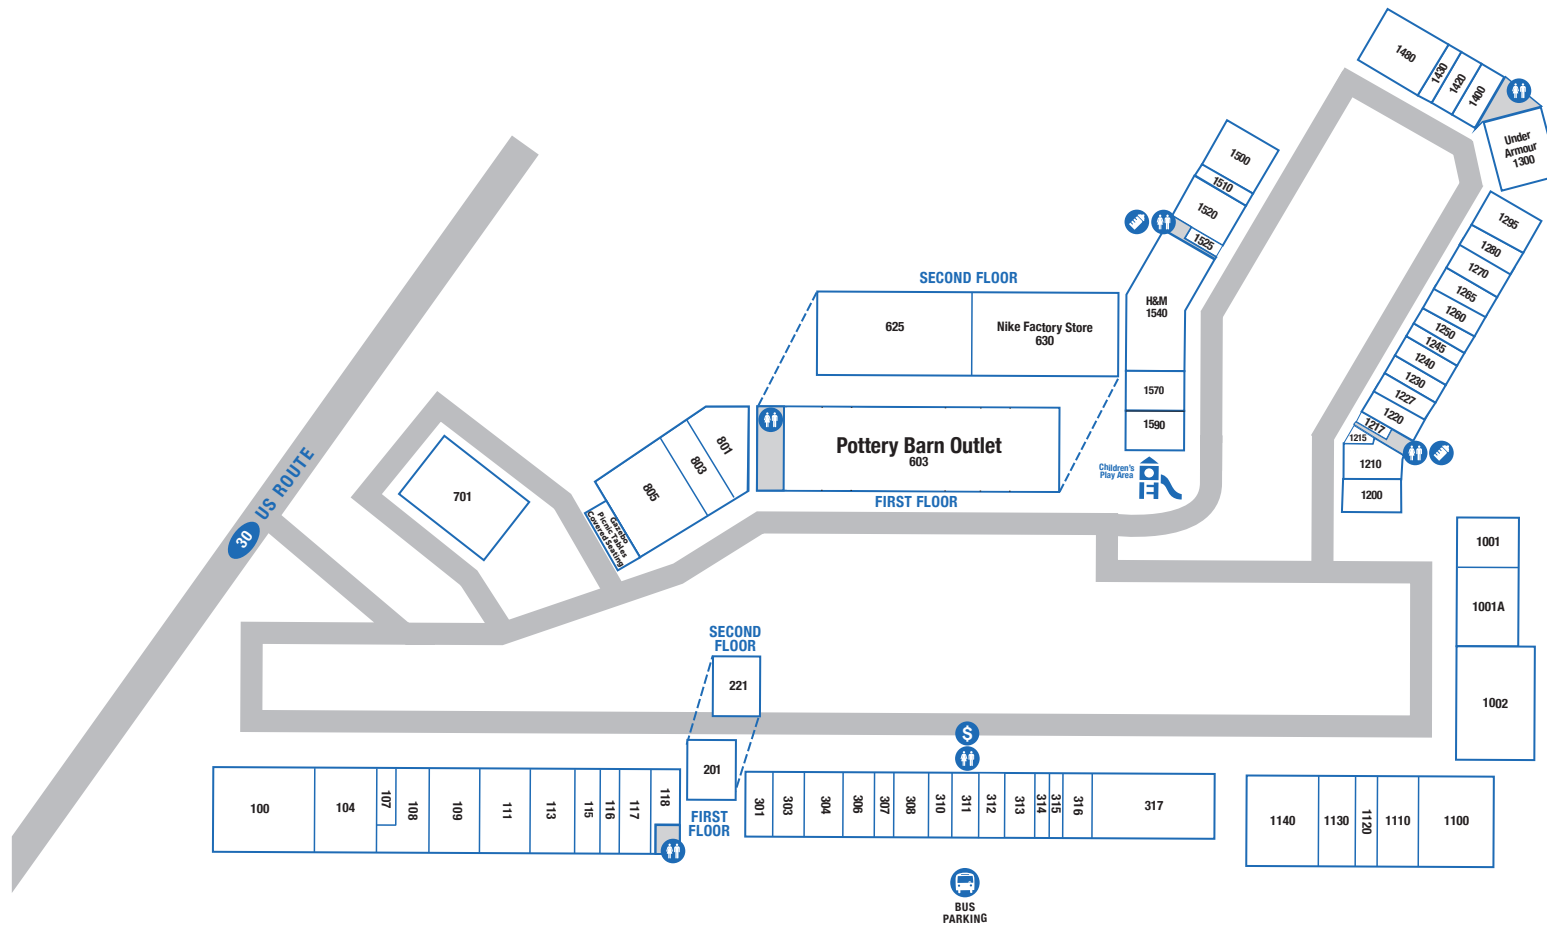

CENTER MAP

Restrooms

Mothers' Room

ATM

ACCESSORIES & JEWELRY

1570	American Eagle Aerie	(717) 394-3629
803	Chico's Outlet	(717) 394-4896
315	Claire's	(717) 291-7220
304	Clarks Outlet	(717) 390-4820
1001A	Coach	(717) 293-1707
1500	Columbia Factory Store	(717) 874-2035
1130	Crocs	(223) 244-7536
1227	Francesca's	(717) 740-4947
1540	H&M	(855) 466-7467
111	J.Crew Crewcuts Factory	(717) 295-1050
313	Johnston & Murphy	(717) 393-9415
1001	Kate Spade New York	(717) 209-7017
117	Kay Jewelers Outlet	(717) 391-6724
1240	Levi's Outlet	(717) 392-0615
1215	Lids	(717) 826-0069
1200	Michael Kors	(717) 299-5276
310	Movado Company Store	(717) 390-4730
630	Nike Factory Store	(717) 396-1040
100	Old Navy Outlet	(717) 291-6502
221	Puma Outlet	(223) 221-9328
1217	Samsonite Factory Outlet	(717) 299-2905
306	Sunglass Hut	(717) 293-5710
805	Talbots Outlet	(717) 239-5190
1260	Timberland Factory Store	(717) 291-3281
116	Vineyard Vines	(717) 874-2925