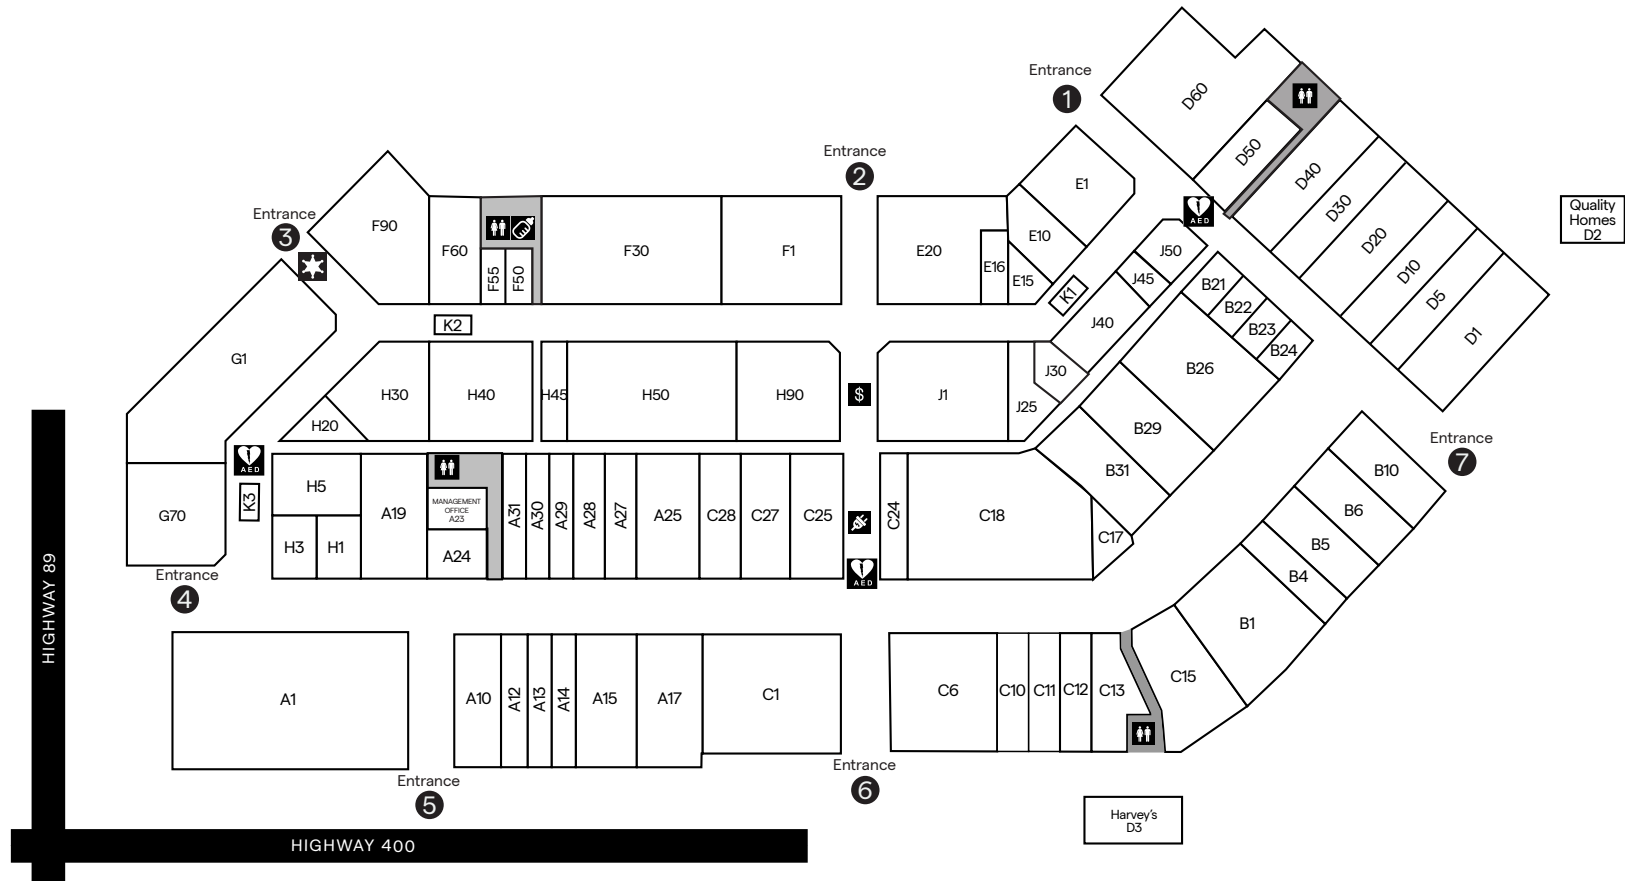

CENTRE MAP

SERVICE LEGEND

ATM

WASHROOMS

CHARGING STATION

AED

MOTHER'S ROOM

SECURITY

APPAREL

B1	Adidas	(705) 458-2728
C06	Aerie	(249) 883-0000
B5	All Star Sports	(705) 458-9996
G70	American Eagle Outfitters	(705) 458-9961
C28	Anna Bella	(705) 885-1266
E20	Banana Republic Factory	(705) 458-8742
H45	Bikini Village	(705) 916-0020
H5	Bluenotes	(705) 458-1349
F90	Calvin Klein	(705) 458-1330
J1	Coach	(705) 458-8538
B26	Columbia Factory Store	(905) 215-0615
H40	Eddie Bauer Outlet	(705) 458-4238
F1	Gap Factory	(705) 458-2026
H90	Guess Factory Store	(705) 458-1771
A1	H&M	(855) 272-7007
C12	Just Cozy	(705) 458-1371
C1	La Vie en Rose / Aqua Outlet	(705) 458-1781
A17	Labels	(705) 719-3427
A15	Levi's Outlet	(705) 302-5100
E1	Mountain Warehouse	(705) 458-9796
C18	Old Navy Outlet	(705) 458-9475
G1	Polo Ralph Lauren	(705) 458-7083
H30	Puma Outlet	(705) 458-8837
F60	Skechers	(705) 458-0330
B06	Suzy Shier	(705) 458-8710
H50	Tommy Hilfiger	(705) 458-1454