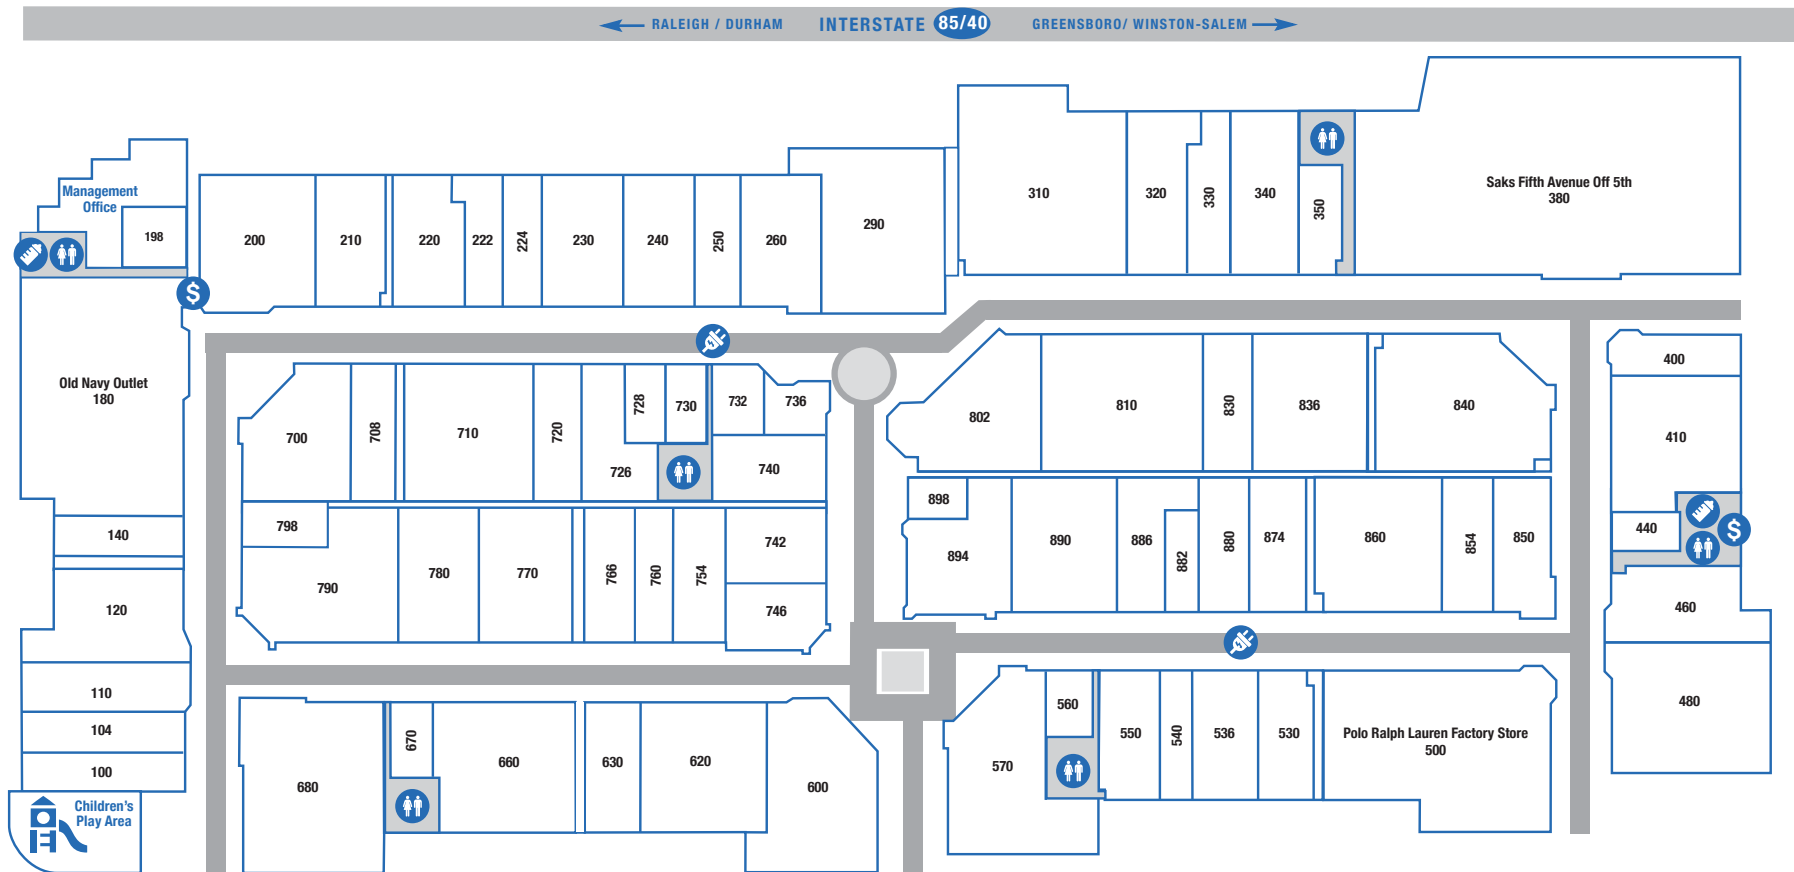

# CENTER MAP

Restrooms

Mothers' Room

ATM

Charging Station

**ACCESSORIES & JEWELRY**

110	Aerie	(919) 568-4203
836	American Eagle Outfitters	(919) 304-0560
780	Ann Taylor Factory Store	(919) 304-2572
670	Claire's	(919) 563-0139
894	Coach	(919) 304-1291
710	Columbia Factory Store	(919) 563-2962
630	Crocs	(984) 201-6164
830	Francesca's	(984) 203-3001
410	Guess Factory Store	(919) 563-2344
890	J.Crew   Crewcuts Factory	(919) 304-2834
736	Jared Vault	(919) 563-2471
760	Johnston & Murphy	(919) 563-2826
726	Kate Spade New York	(919) 304-0099
746	Kay Jewelers Outlet	(919) 304-1650
440	Lids	(984) 290-1051
802	Michael Kors	(919) 304-2360
330	Oakley	(919) 304-2440
180	Old Navy Outlet	(919) 304-0653
860	Palmetto Moon	(984) 983-7282
732	Pandora	(336) 738-3334
500	Polo Ralph Lauren	(919) 304-2121
200	Puma Outlet	(984) 426-1121
380	Saks OFF 5TH	(919) 563-6006
766	Samsonite Factory Outlet	(919) 563-1518
250	Simply Southern	(919) 304-0973
560	Sunglass Hut	(919) 563-0098
898	Sunglass Hut	(919) 304-1118
220	Tory Burch	(919) 563-0079
740	Vera Bradley	(919) 568-0707

**APPAREL**

840	Adidas	<b>Coming Soon</b>
110	Aerie	(919) 568-4203
836	American Eagle Outfitters	(919) 304-0560
780	Ann Taylor Factory Store	(919) 304-2572
742	Asics	(919) 304-2147
600	Banana Republic Factory	(919) 304-1901
850	Boss Outlet	(984) 272-3110
222	Cabi	(919) 246-9393
550	Chico's Outlet	(919) 304-1623
894	Coach	(919) 304-1291
886	Cole Haan Outlet	(919) 563.2411
710	Columbia Factory Store	(919) 563-2962
480	Express Factory Outlet	(919) 304-1980
830	Francesca's	(984) 203-3001
290	Gap Factory	(919) 304-4400
410	Guess Factory Store	(919) 563-2344
680	Hanesbrands	(919) 304-1534
890	J.Crew   Crewcuts Factory	(919) 304-2834
530	Jockey	(919) 304-3043
760	Johnston & Murphy	(919) 563-2826
726	Kate Spade New York	(919) 304-0099
340	Levi's Outlet	(919) 304-4061
440	Lids	(984) 290-1051
620	Loft Outlet	(919) 304-1571
754	Lucky Brand Jeans	(919) 563-2630