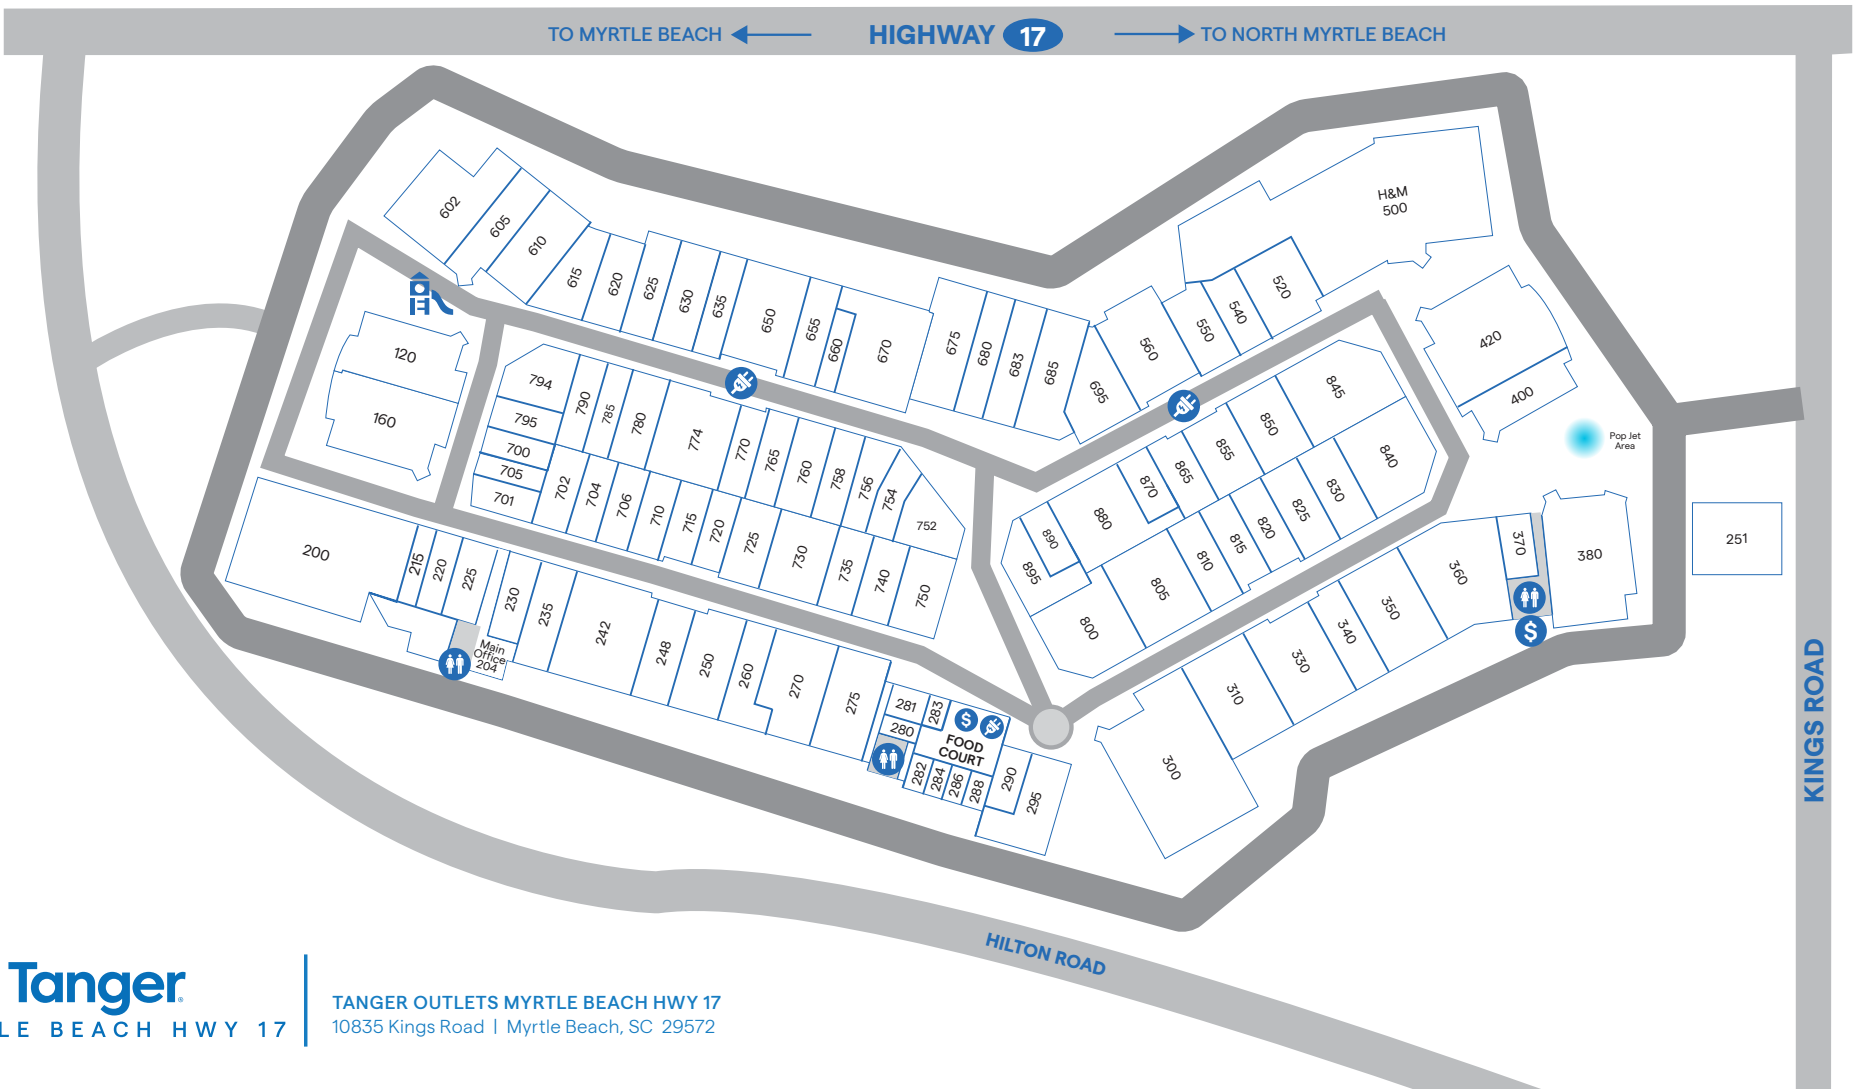

CENTER MAP

Restrooms

ATM

Charging Station

TO MYRTLE BEACH ←

HIGHWAY 17

→ TO NORTH MYRTLE BEACH

ACCESSORIES & JEWELRY

CHILDREN'S APPAREL

845	Adidas	(843) 913-4145
730	Carter's Oshkosh	New (843) 358-9922
350	Columbia Factory Store	(843) 213-3084
520	Disney Outlet	(843) 449-0129
160	Gap Factory	(843) 497-0273
500	H&M	(855) 466-7467
805	Hanes	(843) 449-6638
675	J.Crew Crewcuts Factory	(843) 213-0240
840	Nautica Factory Store	(843) 449-6655
300	Old Navy Outlet	(843) 449-1432
420	Polo Ralph Lauren	(843) 449-7074
774	Quiet Storm Surf Shop	(843) 449-4577
830	Vineyard Vines	(843) 213-0624